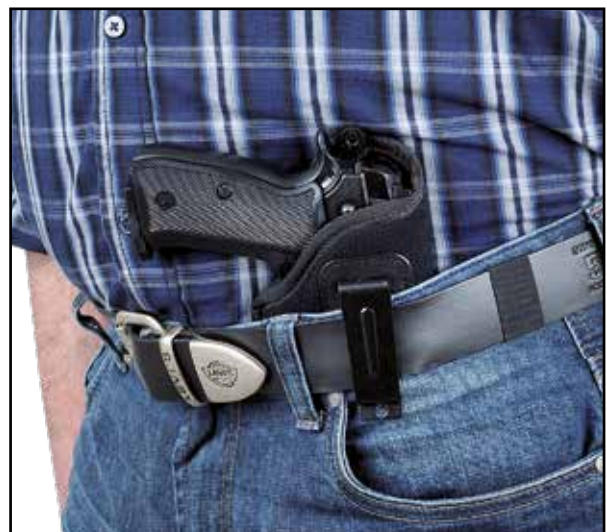

Inside-the-Pants Holsters

- Designed for concealed carry of the handgun
- Being carried at the inside of the pants belt in such a way that the holster clips on the belt
- Slip-on or permanently riveted clasp from the very high quality spring steel in black or white finish
- Inside-the-pants holsters for small pistols and revolvers having 2" barrel length with gun being secured by VELCRO strips

DASTA SPORT

211-1
211-2

212-1
212-2

model	HANDGUNS
200	Pi CZ-KEVIN
210	Pi CZ 45/92
211-1	Pi CZ 50/70 Walther PP/PPK
211-2	Pi CZ 82/83, MAKAROV, Walther PPS, GLOCK 42/43
212-1	Pi 75/85, Colt M1911 BROWNING GP DA9
212-2	Pi CZ P-10F, BERETTA 92, CZ P-09 GLOCK 17/19, Walther P-99, HK-USP, SIG P-228/226, CZ 75 SP-01
212-3	Pi CZ 75 D Compact, HK-USP, CZ P-10C
213-1	revolver 2,5-3" (large frame)
213-2	revolver 2,5-3" (small frame)
213-3	revolver 2"
727	Pi with light
828	Pi CZ 75 SP-01, CZ P-07, CZ 75 D Compact, CZ P-10C SIG P-226/228, GLOCK 17, HK-USP, STEYER M9-A1, WALTHER P-99, CZ P-09
917	Pi SIG P-365

Multivariable Belt Holster

fig. 1

Multivariable Belt Holster

- Ambidextrous, comfortable use for both right and left handers
- Maximum variability of the use allowing 5 positions of holster carrying with gun on the belt (see Fig. 1)
- Double-shell of the holster covers the closure
- Two-piece quick closure adjustable in length and site using VELCRO strips allow retaining of the gun over the grip.
- Closure is provided by removable dual retention provisions