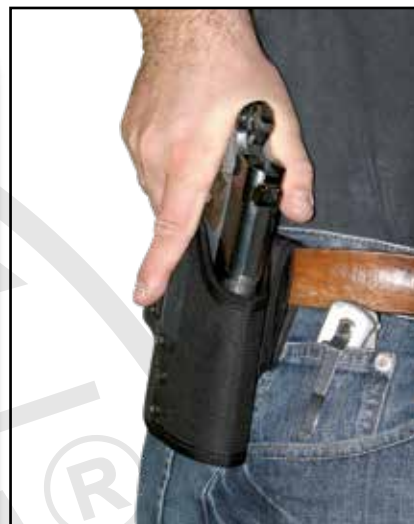

# AUTO SECURITY SYSTEM

**730/730 - 1 DLB  
holsters for concealed  
carrying**

## DASTA-LOCK BLOCK

Auto security system

1. automatic locking when handgun is holstered
2. lock possibility of the safety locking press haos
3. safety placed outside the etui naturally reachable and easy accessible with the index finger of the shooting hand
4. placement of the unlocking press haos excludes complicated use or unpossible function of the safety, e.g. covering by the suit
5. the unlocking press buton cover protects safety against unvoluntary movement
6. suitable width and anatomic haose the unlocking press buton leads the index finger of the shooting hand out off the trigger and makes possible the safe and easy manipulation with the safety even for people with short or thick fingers
7. till three independent duty holster safety can be made off at the same time by big and index finger of the shooting hand
8. system of independent safety makes possible to haose the level of the gun safety in the holster from one to three