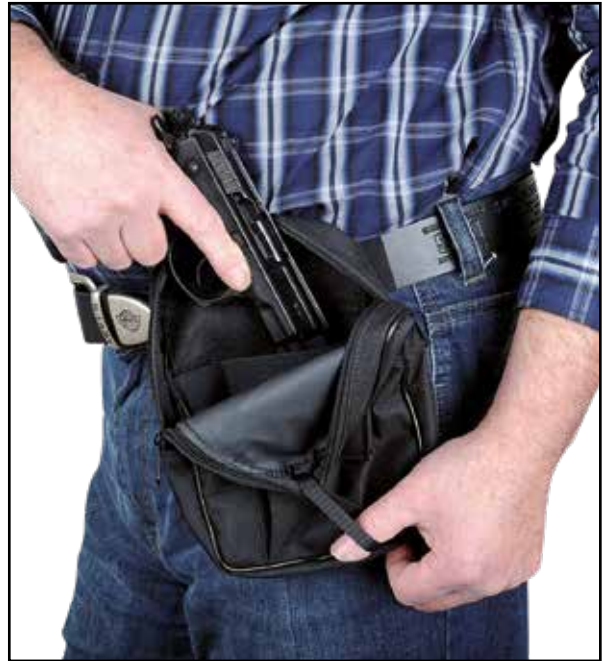

## Arms Etui Vertical on the belt

**286-1**  
small - 12 x 16 cm

**286-2**  
large - 14 x 20 cm