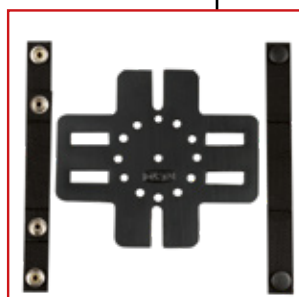

786/MS
MOLLE pistol adapter

Model 739

Tactical Vest MOLLE System

- Tactical vest with front (1), back (2) and two side MOLLE panels (3).
- Front and back MOLLE panels are sewn on the basic vest, form pockets which can be used for steel or ceramic ballistic plates – dimension 25 x 30 cm (A).
- Tactical vest consists of two layers. The soft ballistic protection can be inserted between these two layers.
- The size can be adjusted by adjusting the length at the end of the back belt (4).
- Both ends of the back belt are fixed by Velcro under the panels on the sides (3).