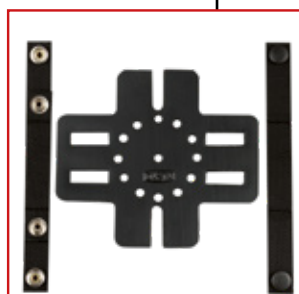

518/MS
Double magazine pouch
SA-58, HK G-36, HK G-35

797/MS
Holster for PYROCOOL

400 ml

MOLLE Adapter

800 A/MS
CASES FOR DOCUMENTS
with bag lock 13 x 16 cm

785/MS
MOLLE belt adapter

786/MS
MOLLE pistol adapter