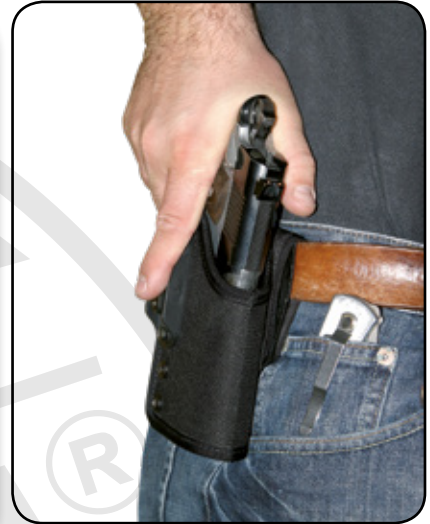

*** Choose type of the PTZ (Tactical plate) on page 28 and add to type of the holster (for e.g. 720PHDLB10/PTZ 855)

730 /730 - 1 DLB holsters for concealed carrying

DASTA-LOCK BLOCK

Auto security system

1. automatic locking when handgun is holstered
2. lock possibility of the safety locking press haos
3. safety placed outside the etui naturally reachable and easy accessible with the index finger of the shooting hand
4. placement of the unlocking press haos excludes complicated use or impossible function of the safety, e.g. covering by the suit
5. the unlocking press buton cover protects safety against unvoluntary movement
6. suitable width and anatomic haose the unlocking press buton leads the index finger of the shooting hand out off the trigger and makes possible the safe and easy manipulation with the safety even for people with short or thick fingers
7. till three independent duty holster safety can be made off at the same time by big and index finger of the shooting hand
8. system of independent safety makes possible to haose the level of the gun safety in the holster from one to three