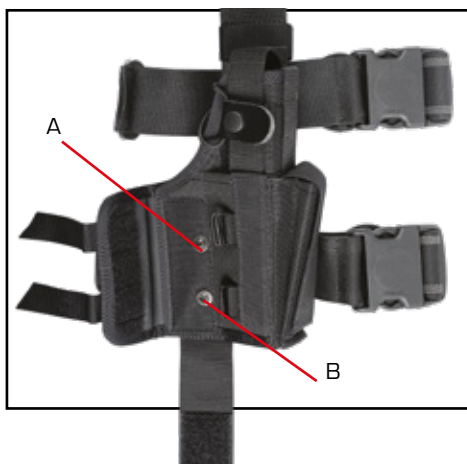

203 M3/M6

Belt holster ambidextrous
for Pi with modul M3/M6

652-1

Belt holster
for Pi with modul M3/M6

nylon holsters and accessories
sport-profi-hunting

PISTOL HOLSTERS WITH LASER AND LIGHT

652-M3/M6

Duty belt holster
with rubber inside-lining
Pi CZ 75 DC with module M3/M6
GLOCK 17 with module M3/M6

652/TZ-M3/M6

TACTICAL
with rubber inside-lining
Pi CZ 75 D Compact with module M3/M6
GLOCK 17 with module M3/M6

651/TZ - M3/M6

TACTICAL
Pi CZ 75/85, CZ 75 DC with modul M3/M6
Pi GLOCK 17 with modul M3/M6

657 B-MFU/TZ

Multifunctional tactical holster - universal
for pistols 5"

Remove the two screws A - B, easy change for:
Pi with laser and tactical light