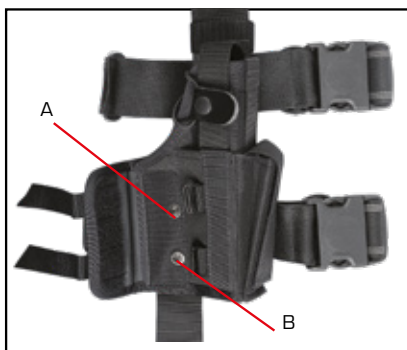

Vyjmutím dvou šroubů A-B pod klopnou lze snadno upravit.